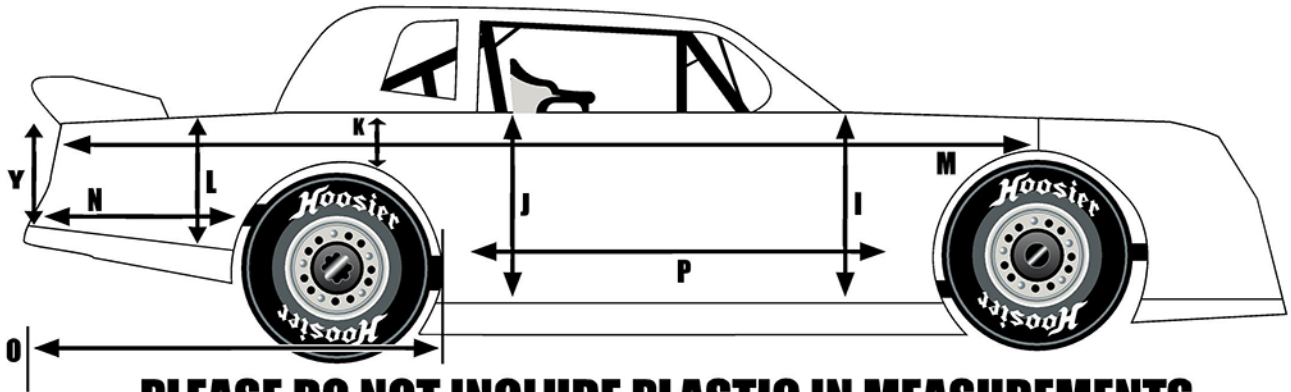

STREET STOCK/4 CYL. DIMENSIONS

FOR "E" AND "F" PLEASE MEASURE AS FAR FORWARD AS THE METAL GOES. DO NOT STOP OVER TIRE IF METAL GOES ALL THE WAY TO NOSE!

PLEASE DO NOT INCLUDE PLASTIC IN MEASUREMENTS

DRIVER: